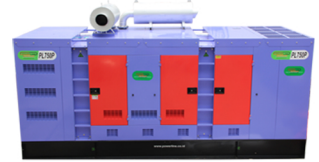

**DIESEL GENERATING SET**

**YOUR TRUSTED GENSET COMPANY**

SPECIFICATION GENSET	OPEN TYPE	SILENT TYPE
<b>Model Genset</b>	PL 80 P	PL 80 P
<b>Power Output</b>	80 Kva / 64 Kw	80 Kva / 64 Kw
<b>Phase</b>	3 (three)	3 (three)
<b>Frequency</b>	50 Hz @ 1500RPM	50 Hz @1500 RPM
<b>Voltage</b>	220/380V	220/380V
<b>Control Panel</b>	Deep Sea Module, Pilot Lamp Indicator, Emergency Stop Button, MCCB	Deep Sea Module, Pilot Lamp Indicator, Emergency Stop Button, MCCB
<b>Accessories</b>	Fuel Tank, Residential Muffler, Batteries, Tools Kit	Fuel Tank, Residential Muffler, Batteries, Tools Kit
<b>Dimension LxWxT</b>	2000 x 900 x 1900mm	2600 x 1000 x 1300mm
<b>Weight</b>	1103 kg	1524 kg
<b>Fuel Tank Cap (Ltr)</b>	140	100

ENGINE	
<b>Type</b>	1104A-44TG2
<b>Cooling System</b>	Water Cooled with Radiator
<b>Number of cylinders</b>	4 vertical in-line
<b>Cycle</b>	4 stroke
<b>Bore x Stroke</b>	105 x 127mm
<b>Displacement</b>	4.400 liters
<b>Total Lubrication cap</b>	8.0 liters
<b>Fuel Consumption (L/H)</b>	14 (75% Load) / 18.7 (100% Load)