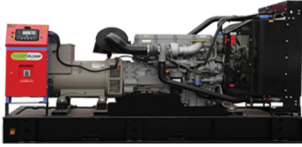

**DIESEL GENERATING SET**

**YOUR TRUSTED GENSET COMPANY**

SPECIFICATION GENSET	OPEN TYPE	SILENT TYPE
<b>Model Genset</b>	PL 80 P	PL 80 P
<b>Power Output</b>	80 Kva / 64 Kw	80 Kva / 64 Kw
<b>Phase</b>	3 (three)	3 (three)
<b>Frequency</b>	50 Hz @ 1500RPM	50 Hz @1500 RPM
<b>Voltage</b>	220/380V	220/380V
<b>Control Panel</b>	Deep Sea Module, Pilot Lamp Indicator, Emergency Stop Button, MCCB	Deep Sea Module, Pilot Lamp Indicator, Emergency Stop Button, MCCB
<b>Accessories</b>	Fuel Tank, Residential Muffler, Batteries, Tools Kit	Fuel Tank, Residential Muffler, Batteries, Tools Kit
<b>Dimension LxWxT</b>	2000 x 900 x 1900mm	2600 x 1000 x 1300mm
<b>Weight</b>	1103 kg	1524 kg
<b>Fuel Tank Cap (Ltr)</b>	140	100

ENGINE	
<b>Type</b>	1104A-44TG2
<b>Cooling System</b>	Water Cooled with Radiator
<b>Number of cylinders</b>	4 vertical in-line
<b>Cycle</b>	4 stroke
<b>Bore x Stroke</b>	105 x 127mm
<b>Displacement</b>	4.400 liters
<b>Total Lubrication cap</b>	8.0 liters
<b>Fuel Consumption (L/H)</b>	14 (75% Load) / 18.7 (100% Load)